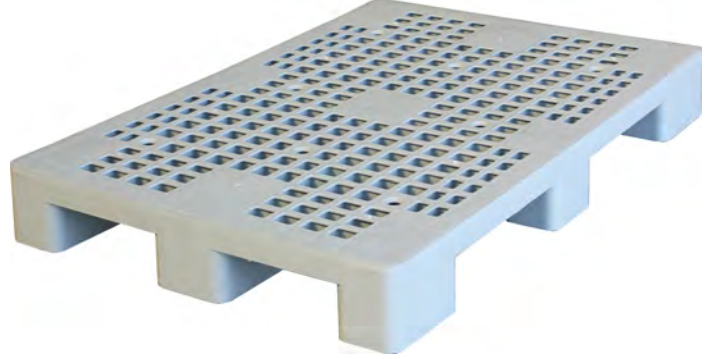

8012 - DEX

Ebat / Size	En / W	Boy / L	Yük / H	Dynamic Capacity	Static Capacity	Raf Rack
Dış / Ext	800	1200	140 mm			
Ağırlık / Weight :	12,0 ± % 5 Kg	1000 Kg	4000 Kg	400 Kg		

1012 - DEX

Ebat / Size	En / W	Boy / L	Yük / H	Dynamic Capacity	Static Capacity	Raf Rack
Dış / Ext	1000	1200	140 mm			
Ağırlık / Weight :	14,0 ± % 5 Kg	1000 Kg	4000 Kg	400 Kg		